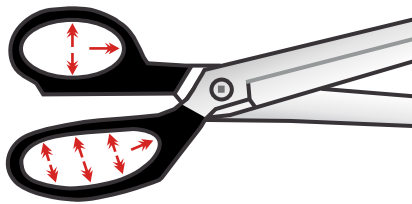

AirShirz® Pneumatic Scissors

**Increase productivity
through reduced hand stress.**

90% reduction in hand force. Cuts the effort out of hand trimming.

Air Power

Does the Work

Reduce Cutting Force

a light squeeze of the trigger is the only effort required.

Automatic Spring Return

no effort is required to open the blades; just release pressure on the trigger.

Total Control

Blade speed and position are fully controllable, like scissors, for precision cutting. AirShirz® cut full length of the blades, without increased force, to reduce cutting repetitions.

Safety latch secures blades when not in use.

Ergonomically Designed Hand Friendly Air-Assisted Scissors

- Instead of using physical exertion, AirShirz® employs pneumatic power to cleanly cut through difficult materials.
- Muscle fatigue is dramatically reduced, as well as exposure to risk factors associated with Cumulative Trauma Disorders (CTD's) of the hand and forearm.

Scissors have more pressure points and require more effort to open and close.

Conventional scissors have a small contact area and require more force to operate.

Comfort fit design.

With AirShirz®, increased surface contact spreads force over a larger area for improved operator comfort.