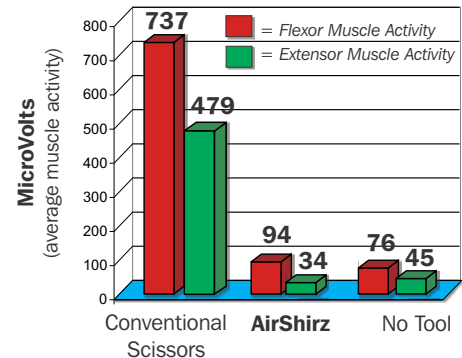

Safety latch secures blades when not in use.

Ergonomically Designed Hand Friendly Air-Assisted Scissors

- Instead of using physical exertion, AirShirz® employs pneumatic power to cleanly cut through difficult materials.
- Muscle fatigue is dramatically reduced, as well as exposure to risk factors associated with Cumulative Trauma Disorders (CTD's) of the hand and forearm.

Scissors have more pressure points and require more effort to open and close.

Conventional scissors have a small contact area and require more force to operate.

Comfort fit design.

With AirShirz®, increased surface contact spreads force over a larger area for improved operator comfort.

Muscle Fatigue

Muscle fatigue after using conventional scissors vs. AirShirz®.

Loss of Grip Strength

The average grip strength lost after 5 minutes of cutting.

AirShirz reduces the force required to operate the tool while increasing the contact area, so overall contact stress is greatly diminished.