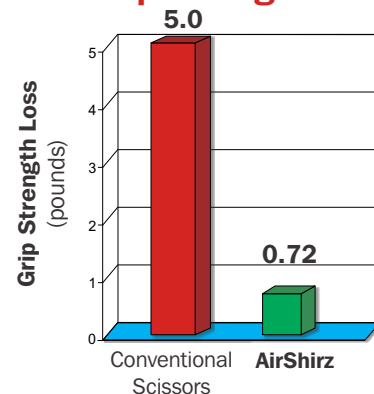

Safety latch secures blades when not in use.

Ergonomically Designed Hand Friendly Air-Assisted Scissors

- Instead of using physical exertion, AirShirz® employs pneumatic power to cleanly cut through difficult materials.
- Muscle fatigue is dramatically reduced, as well as exposure to risk factors associated with Cumulative Trauma Disorders (CTD's) of the hand and forearm.

Scissors have more pressure points and require more effort to open and close.

Conventional scissors have a small contact area and require more force to operate.

Comfort fit design.

With AirShirz®, increased surface contact spreads force over a larger area for improved operator comfort.

Muscle Fatigue

Muscle fatigue after using conventional scissors vs. AirShirz®.

Loss of Grip Strength

The average grip strength lost after 5 minutes of cutting.

AirShirz reduces the force required to operate the tool while increasing the contact area, so overall contact stress is greatly diminished.