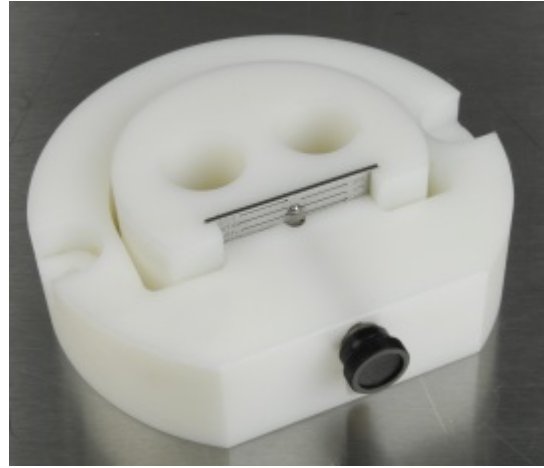

Depth Gauge Setting Fixture

The inner disk can be flipped: metric on one side and Imperial on the other.