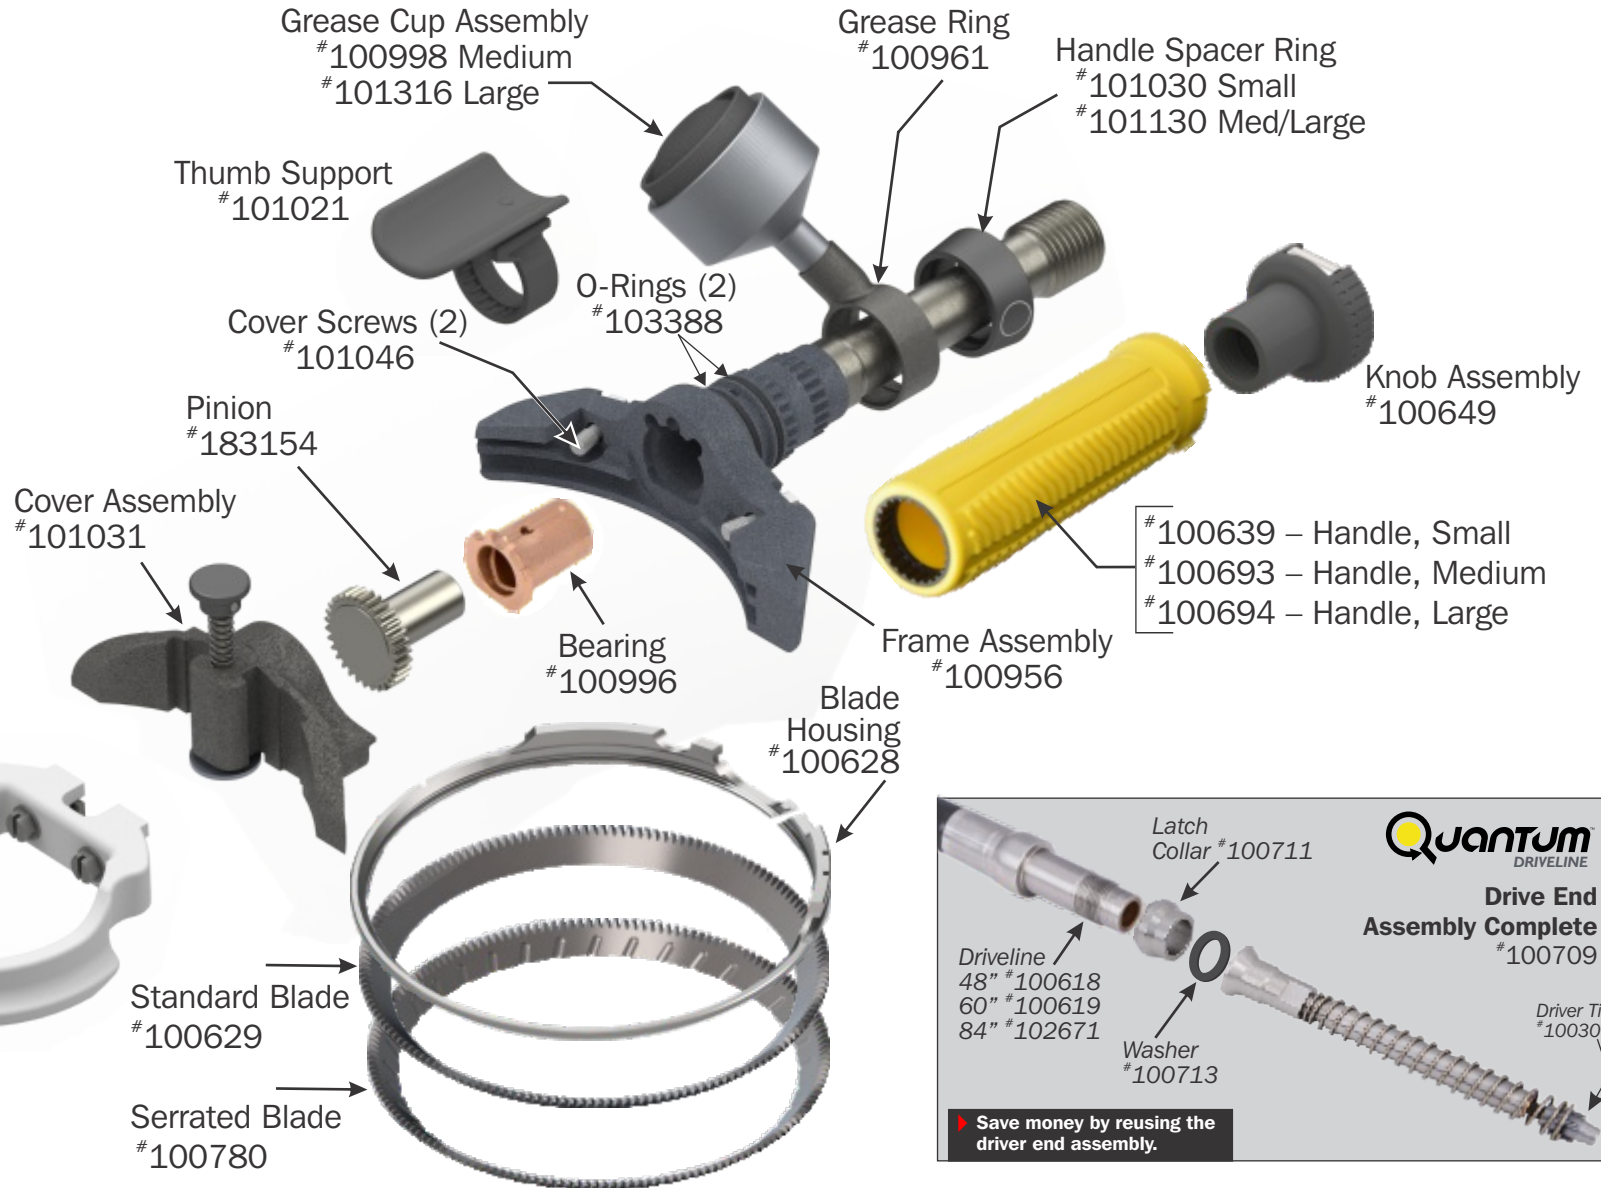

**▶ Driveline Only**

48" Driveline #100618  
 60" Driveline #100619  
 84" Driveline #102551

**▶ Quick Disconnect**

48" w/ Driver #101055  
 60" w/ Driver #101056  
 84" w/ Driver #102672

**▶ Non-Disconnect**

48" w/ Driver #101051  
 60" w/ Driver #101054  
 84" w/ Driver #102671

**QUANTUM**  
 DRIVELINE

**Drive End Assembly Complete**  
 #100709

▶ Save money by reusing the driver end assembly.