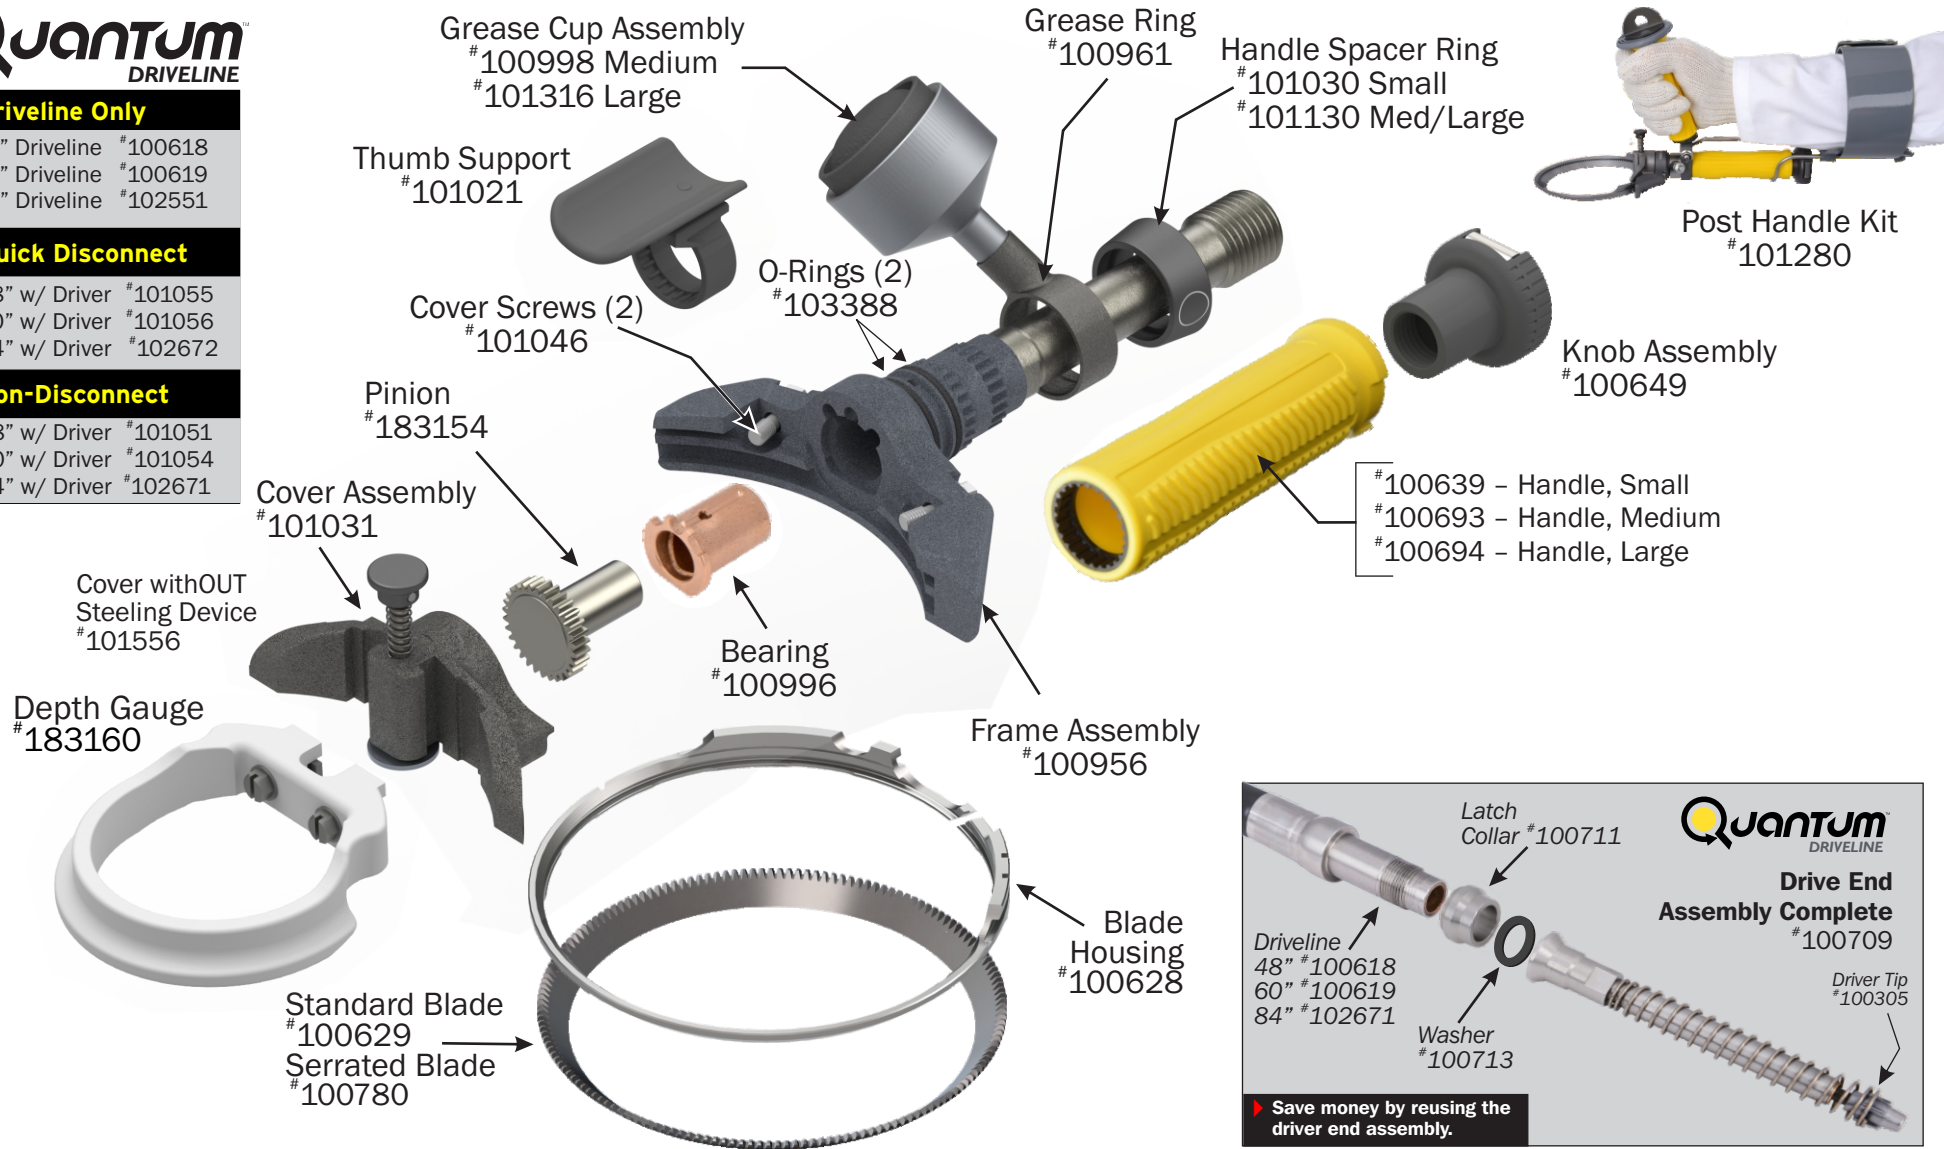

▶ Driveline Only

- 48" Driveline #100618
- 60" Driveline #100619
- 84" Driveline #102551

▶ Quick Disconnect

- 48" w/ Driver #101055
- 60" w/ Driver #101056
- 84" w/ Driver #102672

▶ Non-Disconnect

- 48" w/ Driver #101051
- 60" w/ Driver #101054
- 84" w/ Driver #102671

QUANTUM DRIVELINE

Drive End Assembly Complete #100709

▶ Save money by reusing the driver end assembly.