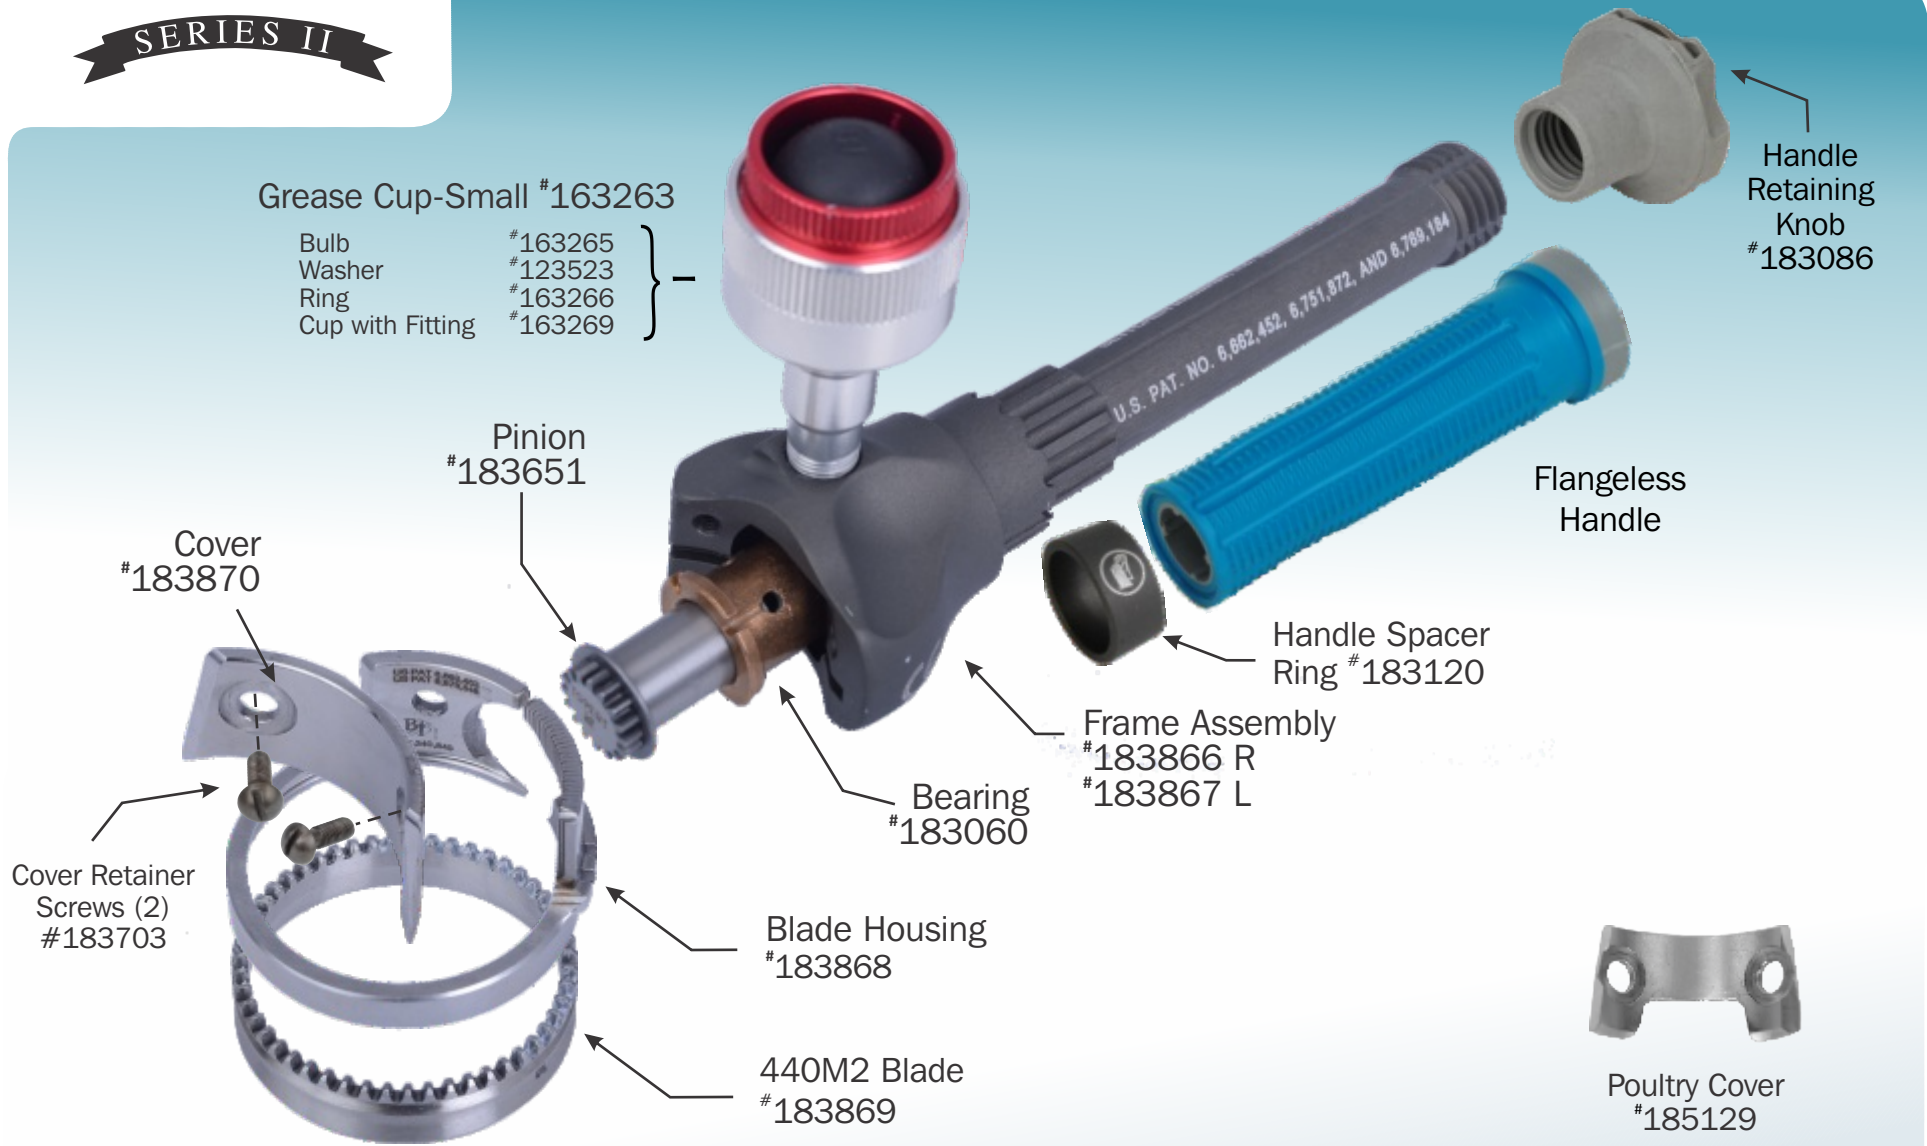

440M2 Trimmer

Please review **Operating Instructions** for complete instructions and safety information.

Order (800) 321-8763 • Fax (440) 328-4535 • service@bettcher.com