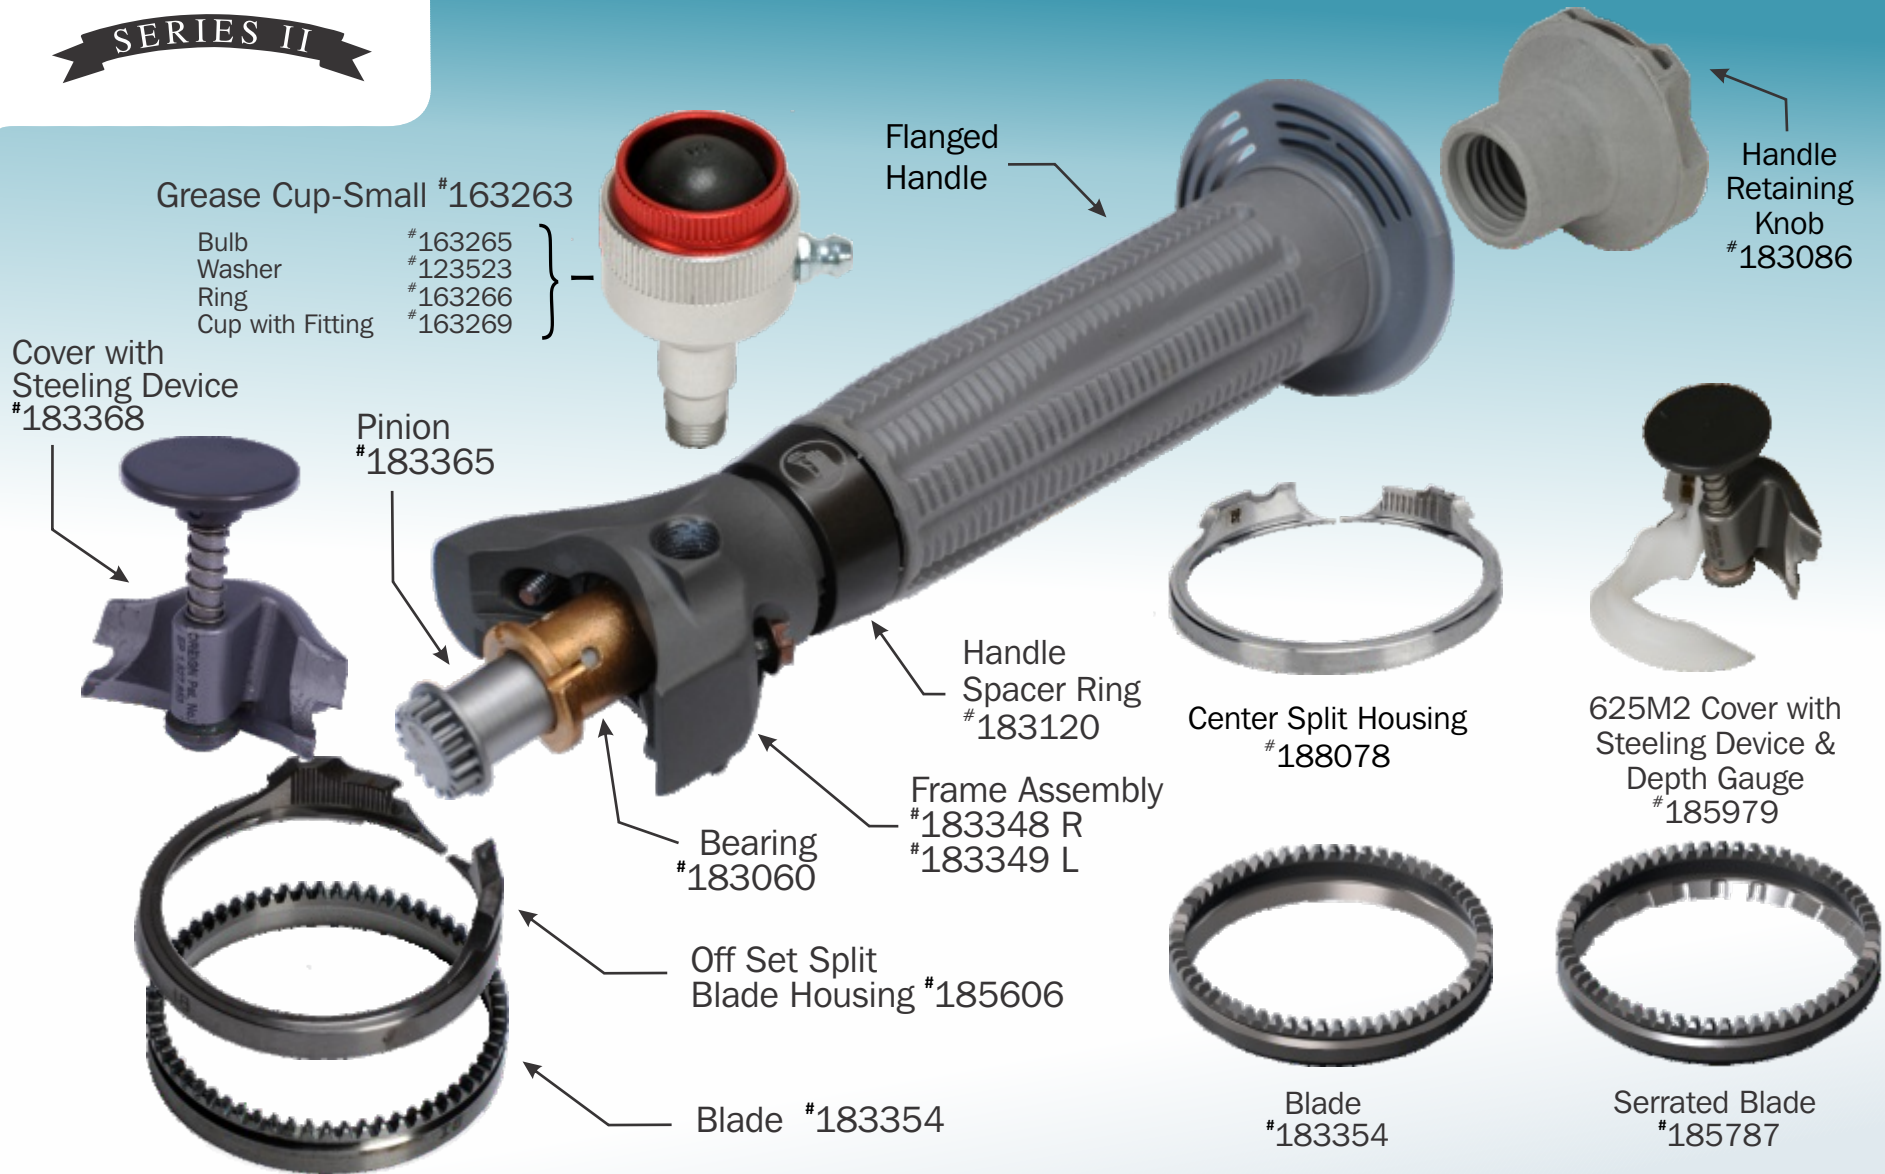

625M2 Trimmer

Please review **Operating Instructions** for complete instructions and safety information.

Order (800) 321-8763 • Fax (440) 328-4535 • service@bettcher.com