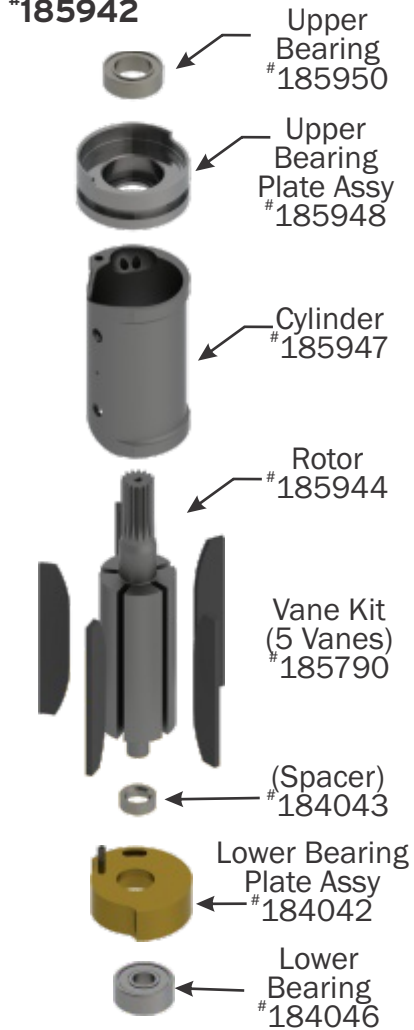

Mach 3 Power Unit and Motor Parts List

Complete Air Motor #185942

AirMax™ Mach 3 – Handle Color Options

Complete Power Unit Assembly #185923
Handle with O-Ring #185927

Dark blue handle for cattle over 30 months.
Complete Power Unit Assembly #185924
Handle with O-Ring #185928