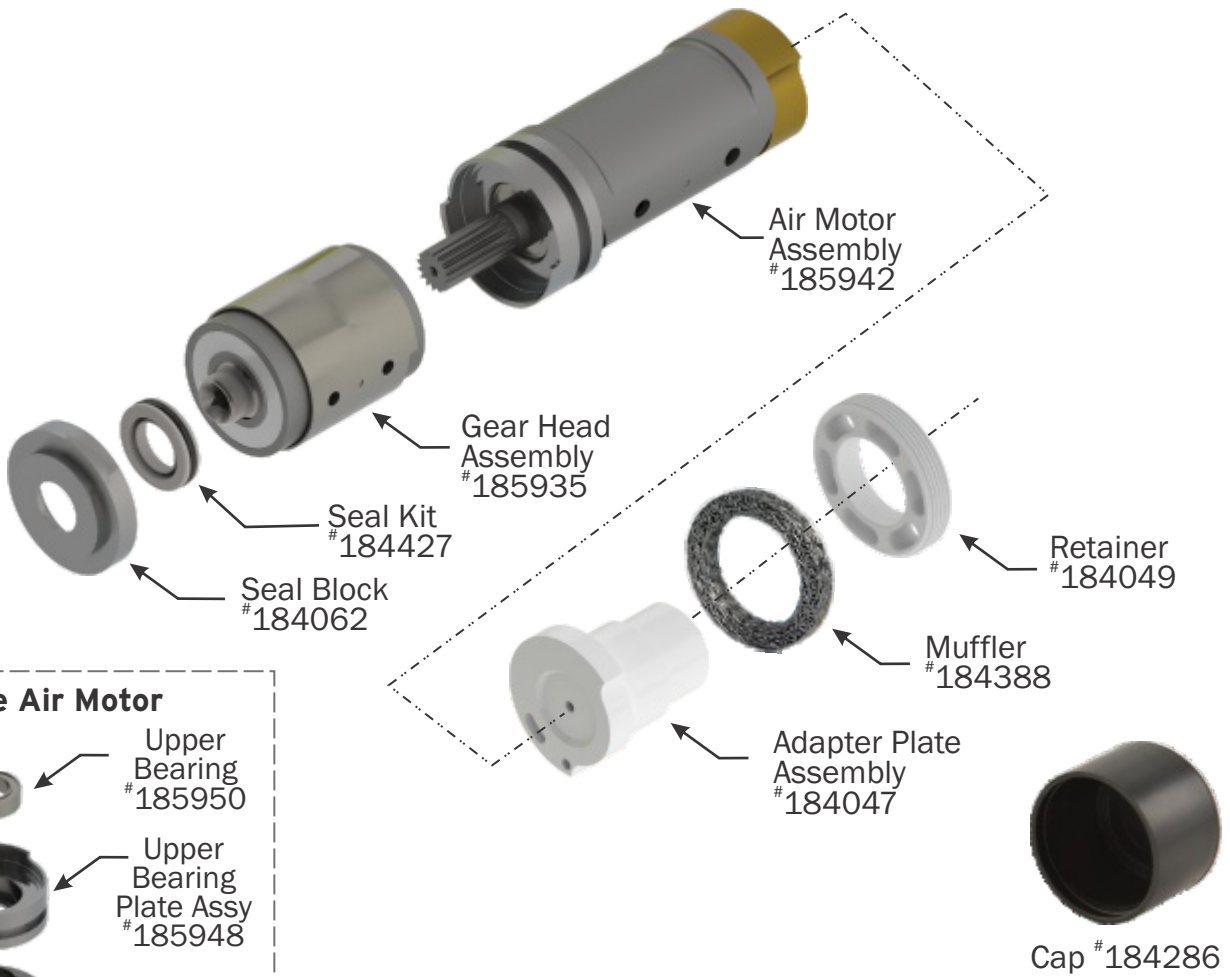

Mach 3 Power Unit and Motor Parts List

Complete Air Motor #185942

AirMax™ Mach 3 – Handle Color Options

Complete Power Unit Assembly #185923
Handle with O-Ring #185927

Dark blue handle for cattle over 30 months.
Complete Power Unit Assembly #185924
Handle with O-Ring #185928