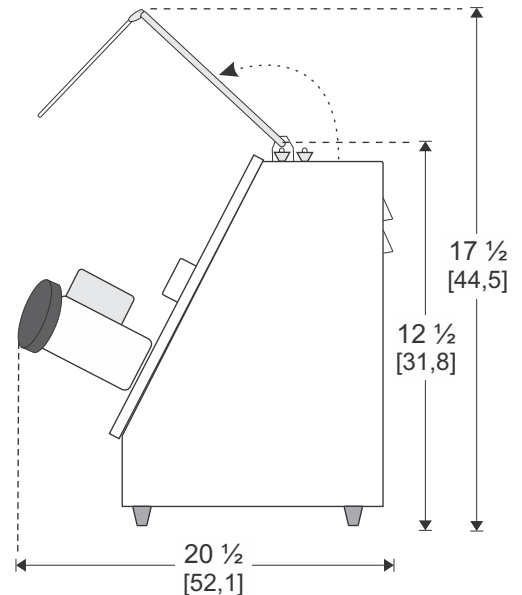

Simple, straight forward design makes it easy to restore any Whizard Trimmer blade to its factory sharp edge.

Specifications:

Electrical

115VAC, single phase, 60 cycle
230VAC, single phase, 50/60 cycle

Dimensions

Height: 17 ½" (44,5 cm)
Width: 10 ¼" (26,0 cm)
Depth: 20 ½" (52,1 cm)

Weight

Crated: 49 lbs (22,2 kg)

www.bettcher.com

Headquarters: **Bettcher Industries** • 6801 State Route 60 • Birmingham, OH 44889
Tel: (800)321-8763 (440)965-4422 • E-mail: sales@bettcher.com
Offices in Europe, Brazil and China.