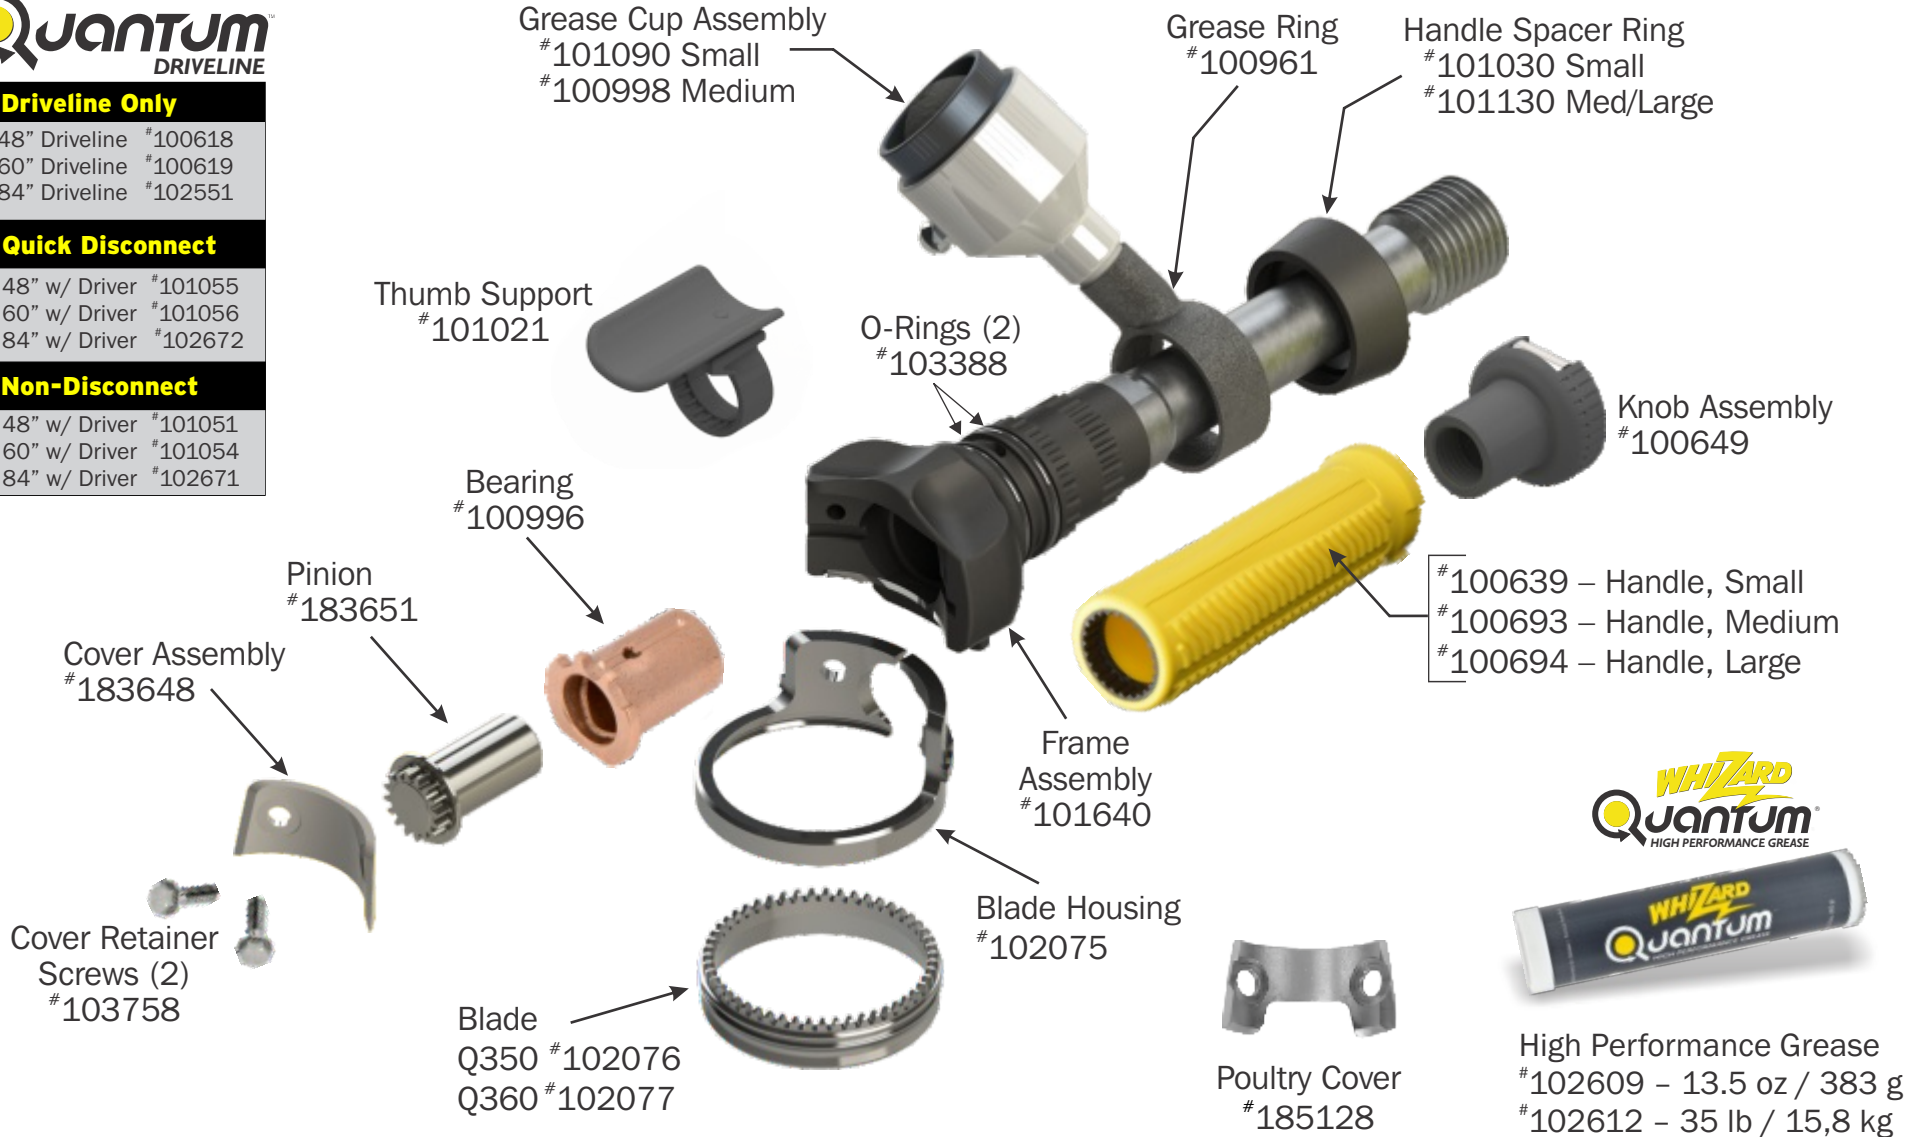

▶ Driveline Only

48" Driveline #100618
 60" Driveline #100619
 84" Driveline #102551

▶ Quick Disconnect

48" w/ Driver #101055
 60" w/ Driver #101056
 84" w/ Driver #102672

▶ Non-Disconnect

48" w/ Driver #101051
 60" w/ Driver #101054
 84" w/ Driver #102671

High Performance Grease
 #102609 – 13.5 oz / 383 g
 #102612 – 35 lb / 15,8 kg