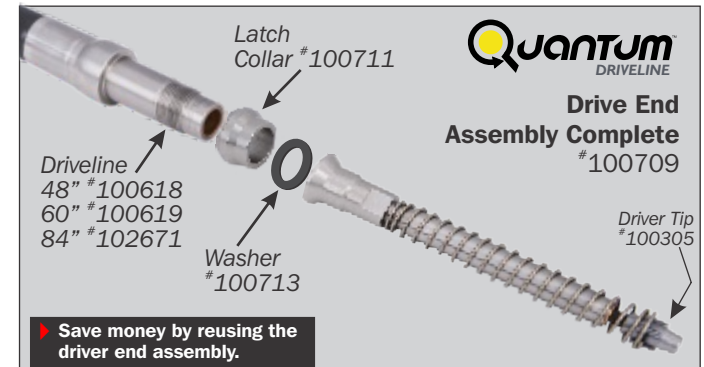

▶ Driveline Only

48" Driveline #100618
 60" Driveline #100619
 84" Driveline #102551

▶ Quick Disconnect

48" w/ Driver #101055
 60" w/ Driver #101056
 84" w/ Driver #102672

▶ Non-Disconnect

48" w/ Driver #101051
 60" w/ Driver #101054
 84" w/ Driver #102671

High Performance Grease
 #102609 - 13.5 oz / 383 g
 #102612 - 35 lb / 15,8 kg

Q500A Angled Trimmers

High Performance Grease
 #102609 - 13.5 oz / 383 g
 #102612 - 35 lb / 15,8 kg