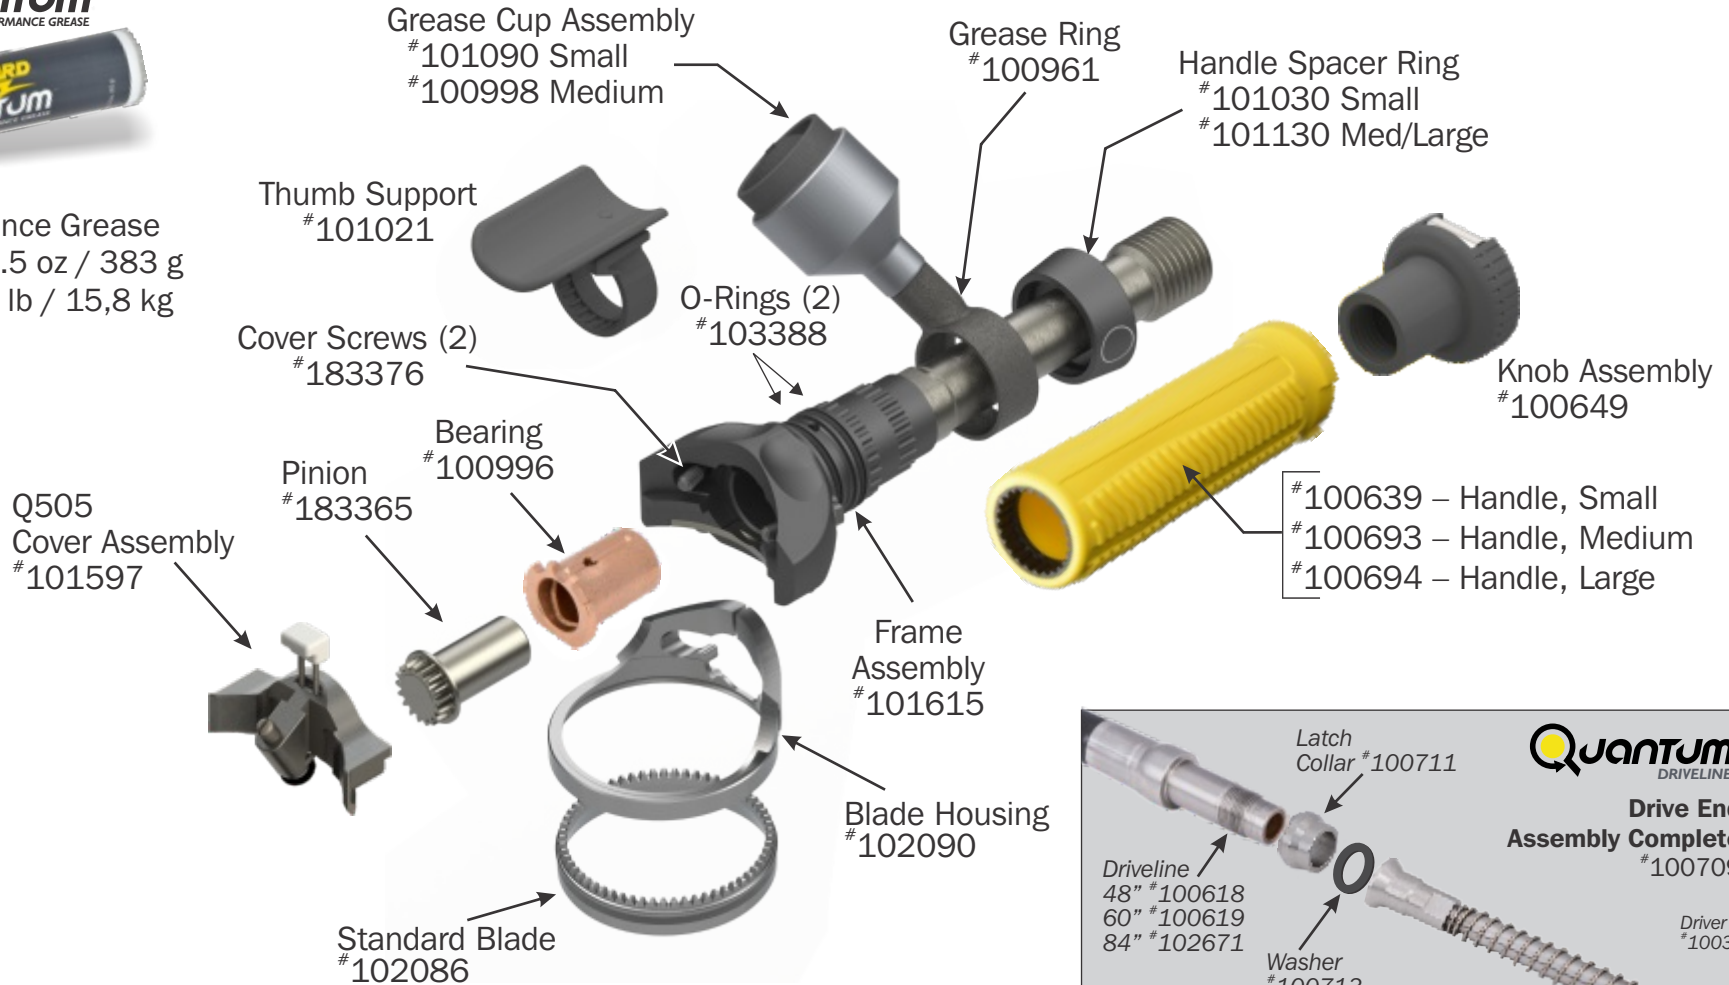

▶ Driveline Only

48" Driveline #100618
 60" Driveline #100619
 84" Driveline #102551

▶ Quick Disconnect

48" w/ Driver #101055
 60" w/ Driver #101056
 84" w/ Driver #102672

▶ Non-Disconnect

48" w/ Driver #101051
 60" w/ Driver #101054
 84" w/ Driver #102671

High Performance Grease
 #102609 - 13.5 oz / 383 g
 #102612 - 35 lb / 15,8 kg

Q500A Angled Trimmers

High Performance Grease
 #102609 - 13.5 oz / 383 g
 #102612 - 35 lb / 15,8 kg