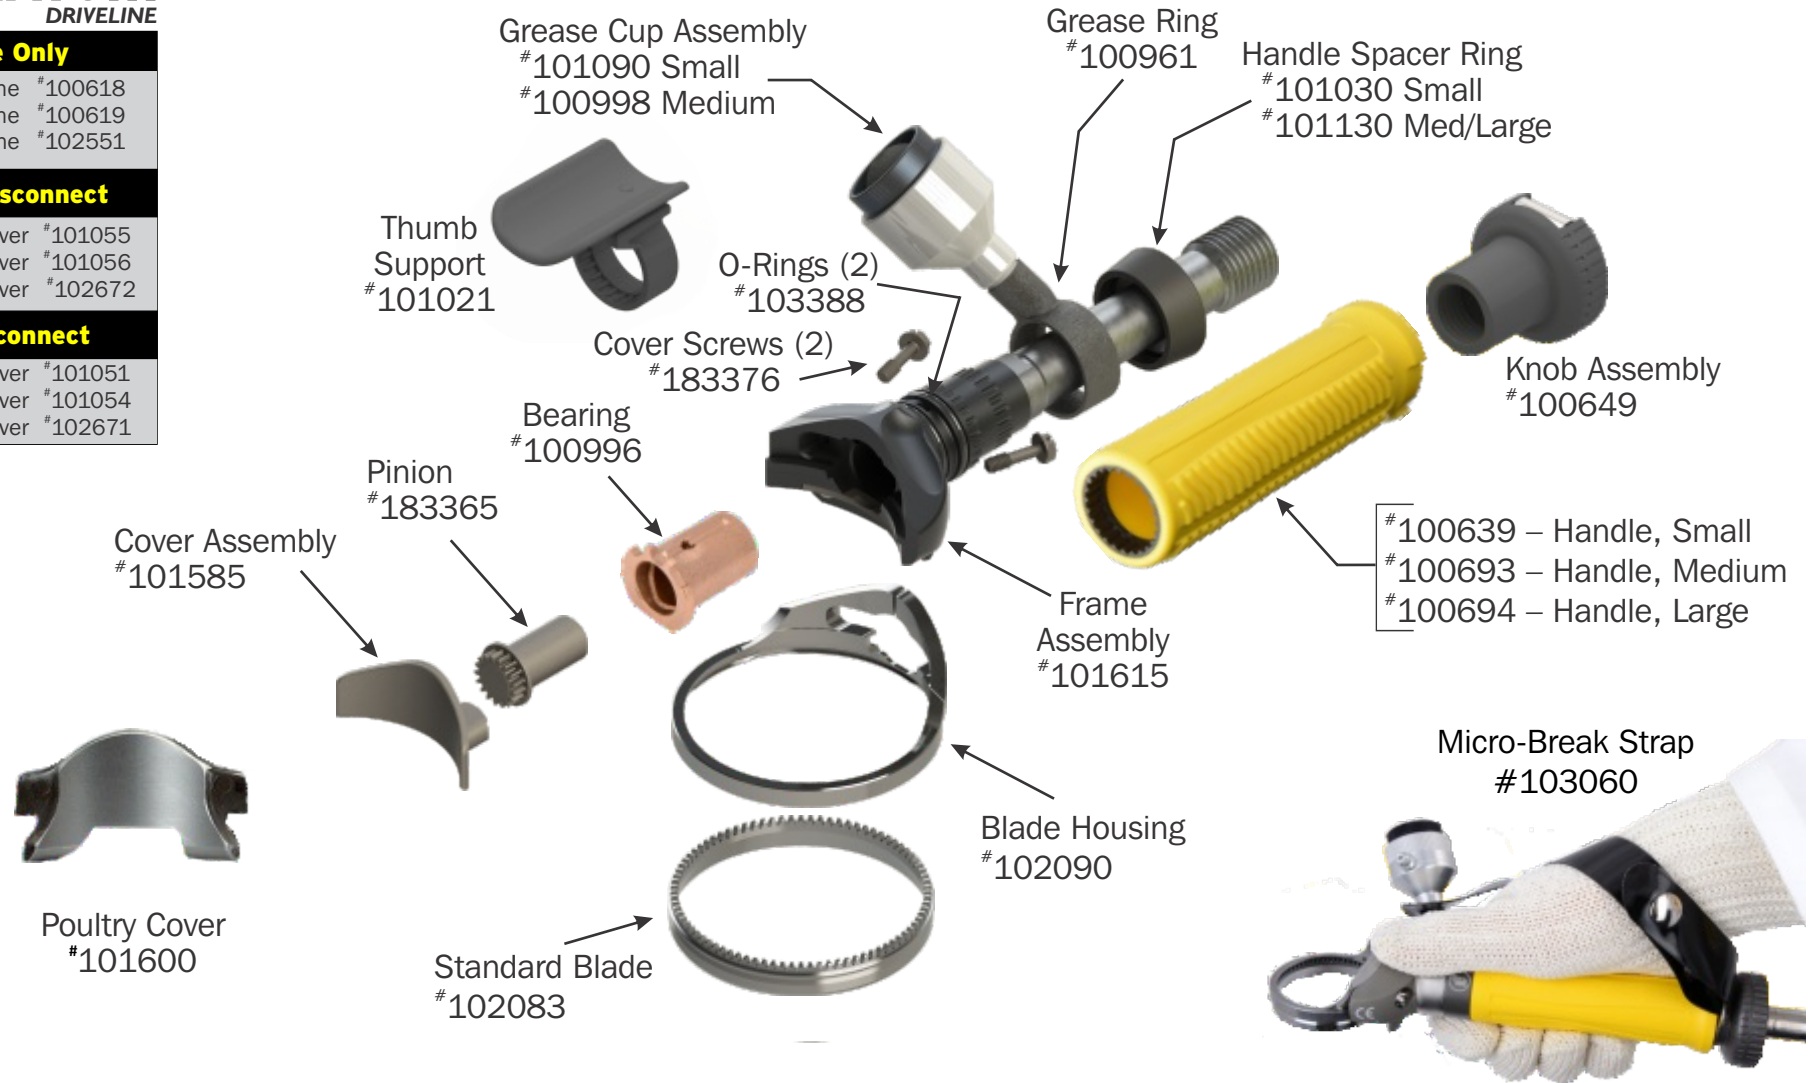

▶ Driveline Only

48" Driveline #100618
 60" Driveline #100619
 84" Driveline #102551

▶ Quick Disconnect

48" w/ Driver #101055
 60" w/ Driver #101056
 84" w/ Driver #102672

▶ Non-Disconnect

48" w/ Driver #101051
 60" w/ Driver #101054
 84" w/ Driver #102671

High Performance Grease
 #102609 - 13.5 oz / 383 g
 #102612 - 35 lb / 15,8 kg

Q500A Angled Trimmers

High Performance Grease
 #102609 - 13.5 oz / 383 g
 #102612 - 35 lb / 15,8 kg