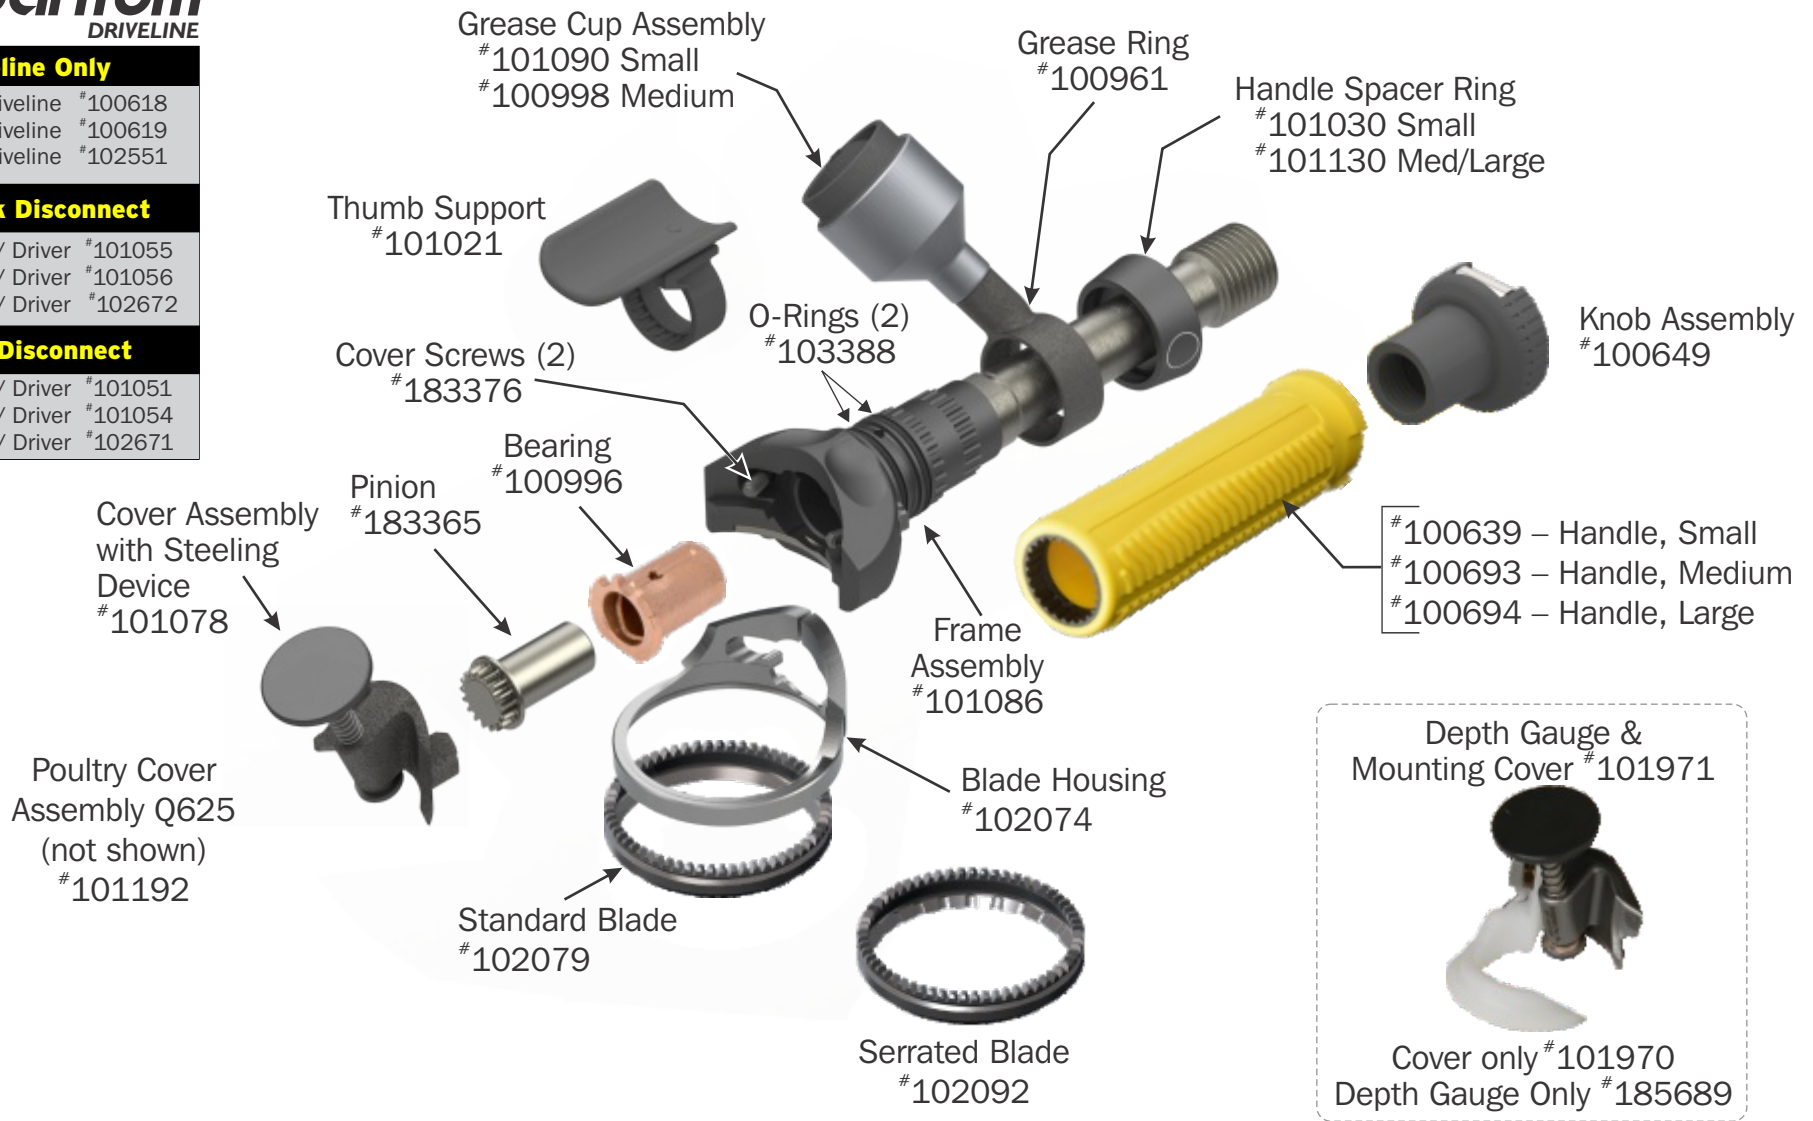

▶ Driveline Only

48" Driveline #100618
 60" Driveline #100619
 84" Driveline #102551

▶ Quick Disconnect

48" w/ Driver #101055
 60" w/ Driver #101056
 84" w/ Driver #102672

▶ Non-Disconnect

48" w/ Driver #101051
 60" w/ Driver #101054
 84" w/ Driver #102671

▶ Driveline Only

- 48" Driveline #100618
- 60" Driveline #100619
- 84" Driveline #102551

▶ Quick Disconnect

- 48" w/ Driver #101055
- 60" w/ Driver #101056
- 84" w/ Driver #102672

▶ Non-Disconnect

- 48" w/ Driver #101051
- 60" w/ Driver #101054
- 84" w/ Driver #102671