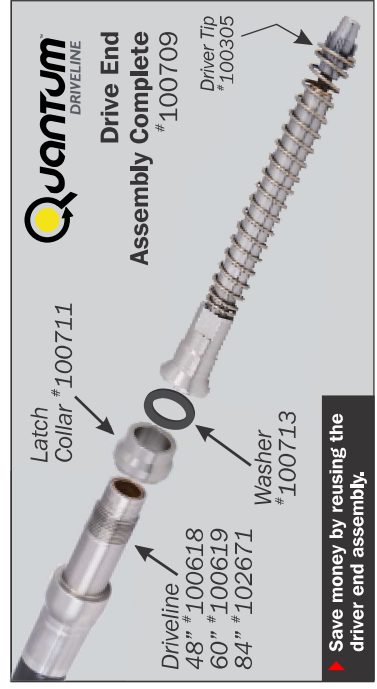

WHIZARD[®] Quantum[™] Q750 Trimmers

TRIMMER SYSTEM

▶ Driveline Only
48" Driveline #100618
60" Driveline #100619
84" Driveline #102551
▶ Quick Disconnect
48" w/ Driver #101055
60" w/ Driver #101056
84" w/ Driver #102672
▶ Non-Disconnect
48" w/ Driver #101051
60" w/ Driver #101054
84" w/ Driver #102671