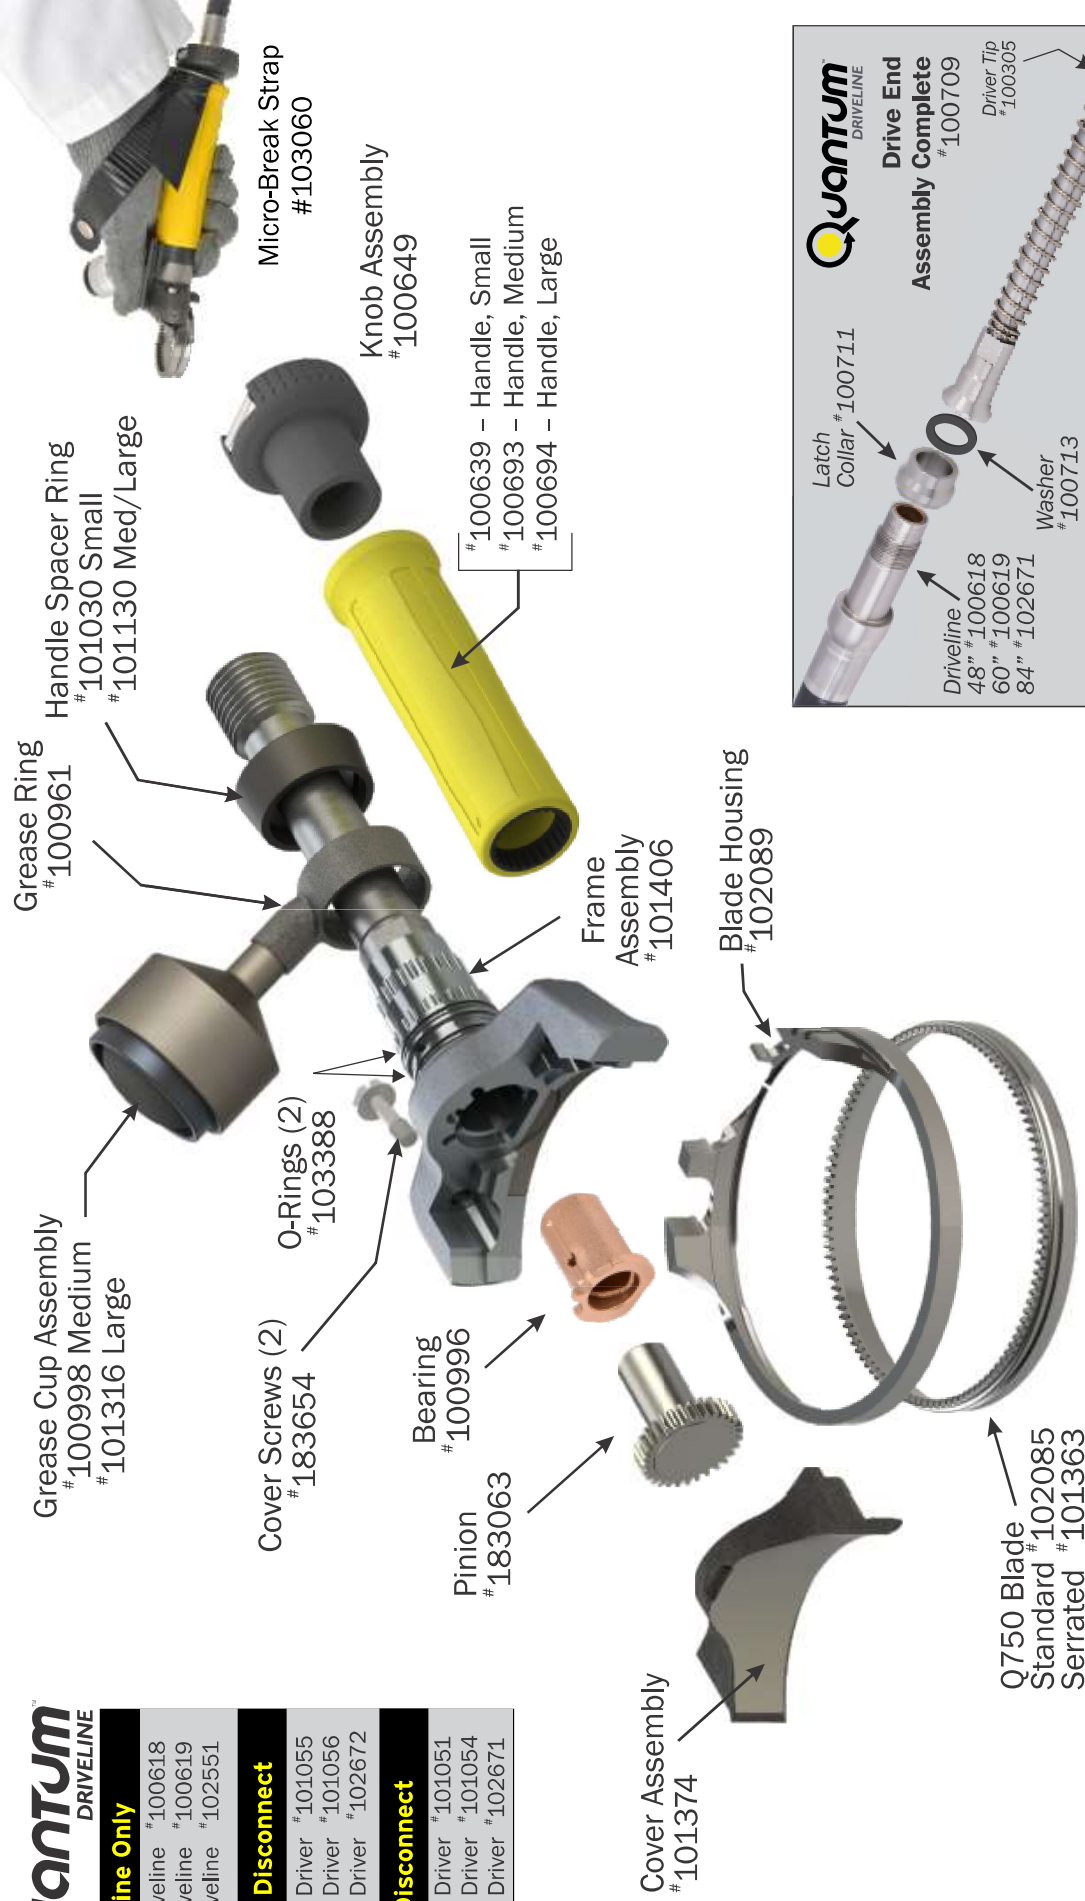

WHIZARD[®] Quantum[™] Q750 Trimmers

TRIMMER SYSTEM

▶ Driveline Only
48" Driveline #100618
60" Driveline #100619
84" Driveline #102551
▶ Quick Disconnect
48" w/ Driver #101055
60" w/ Driver #101056
84" w/ Driver #102672
▶ Non-Disconnect
48" w/ Driver #101051
60" w/ Driver #101054
84" w/ Driver #102671