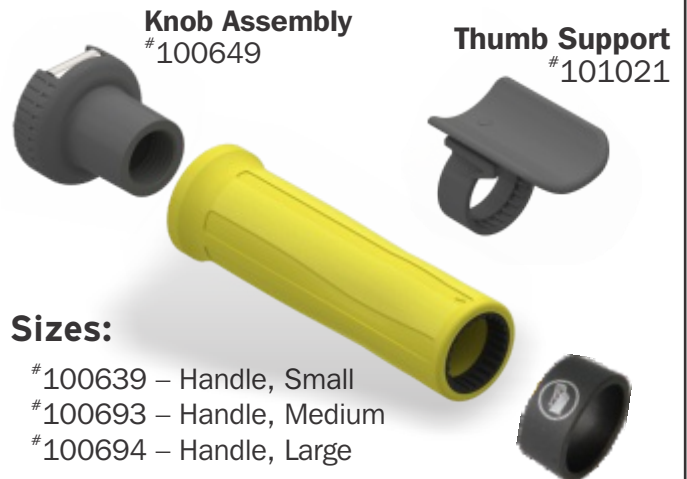

▶ **Post Handle**

Post Handle Kit
#101280

▶ **Micro-Break Strap**

**Micro-Break
Strap**
#103060

▶ **Quantum Handle**

Knob Assembly
#100649

Thumb Support
#101021

Sizes:

- #100639 – Handle, Small
- #100693 – Handle, Medium
- #100694 – Handle, Large

Handle Spacer Ring

- #101030 – Small
- #101130 – Medium / Large