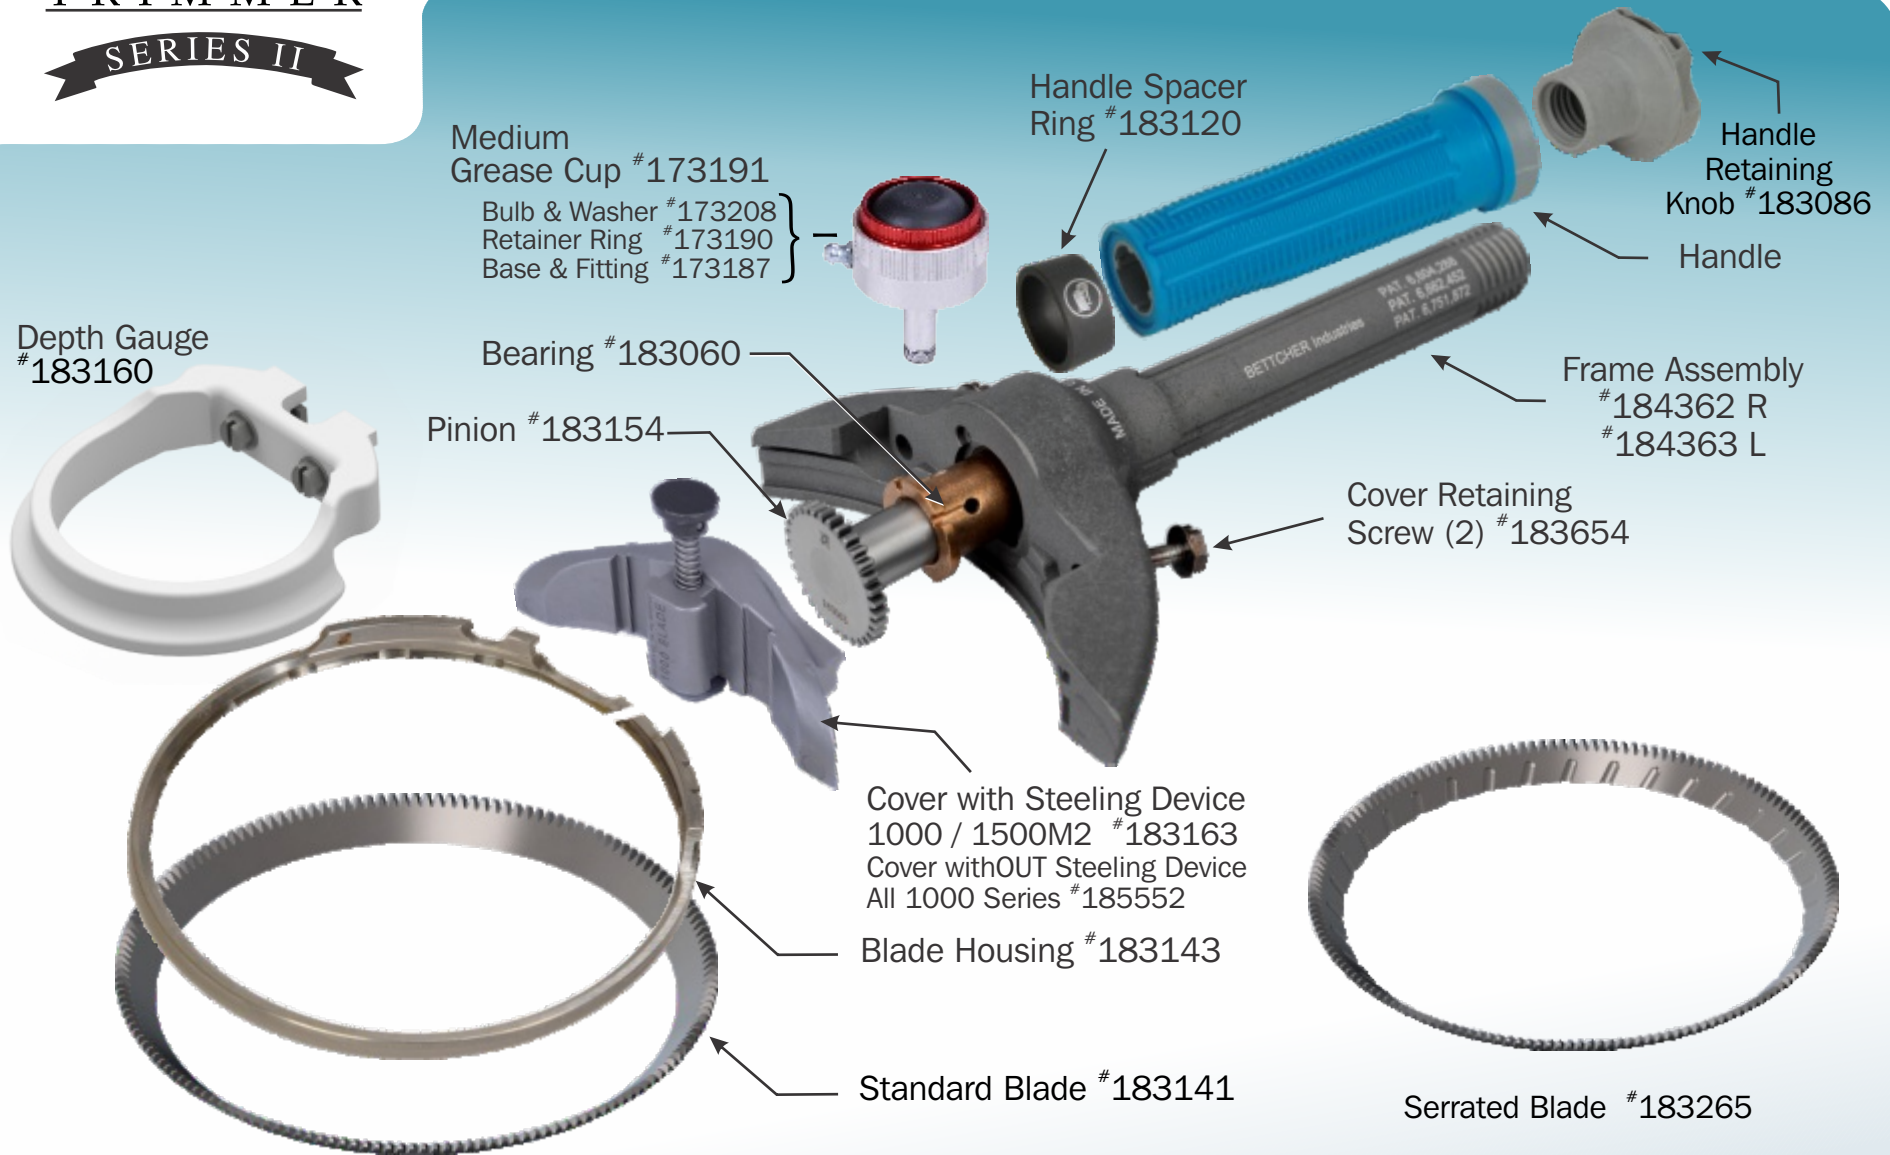

# 1000M2 / 1500M2 Trimmers

Please review **Operating Instructions** for complete instructions and safety information.

Order (800) 321-8763 • Fax (440) 328-4535 • [service@bettcher.com](mailto:service@bettcher.com)