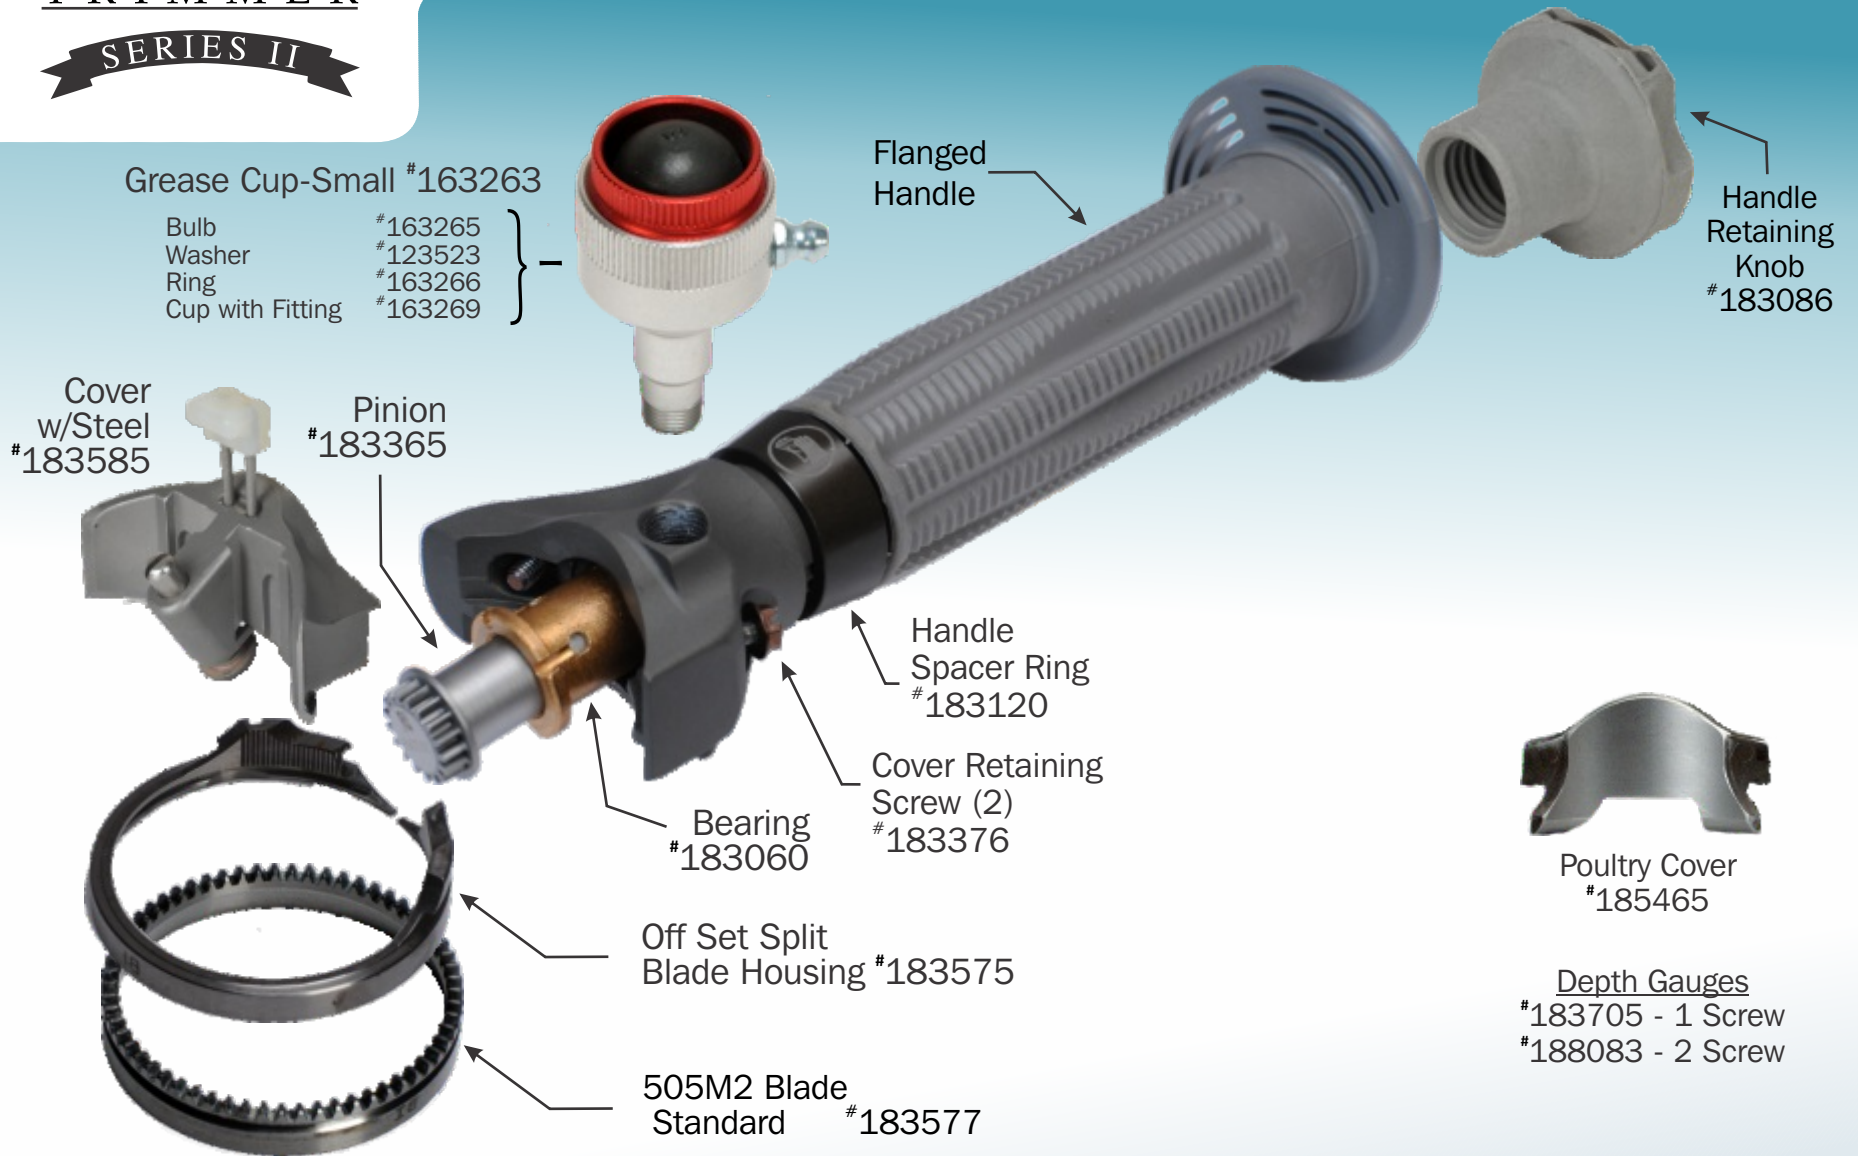

505M2 Trimmer

Please review **Operating Instructions** for complete instructions and safety information.

Order (800) 321-8763 • Fax (440) 328-4535 • service@bettcher.com