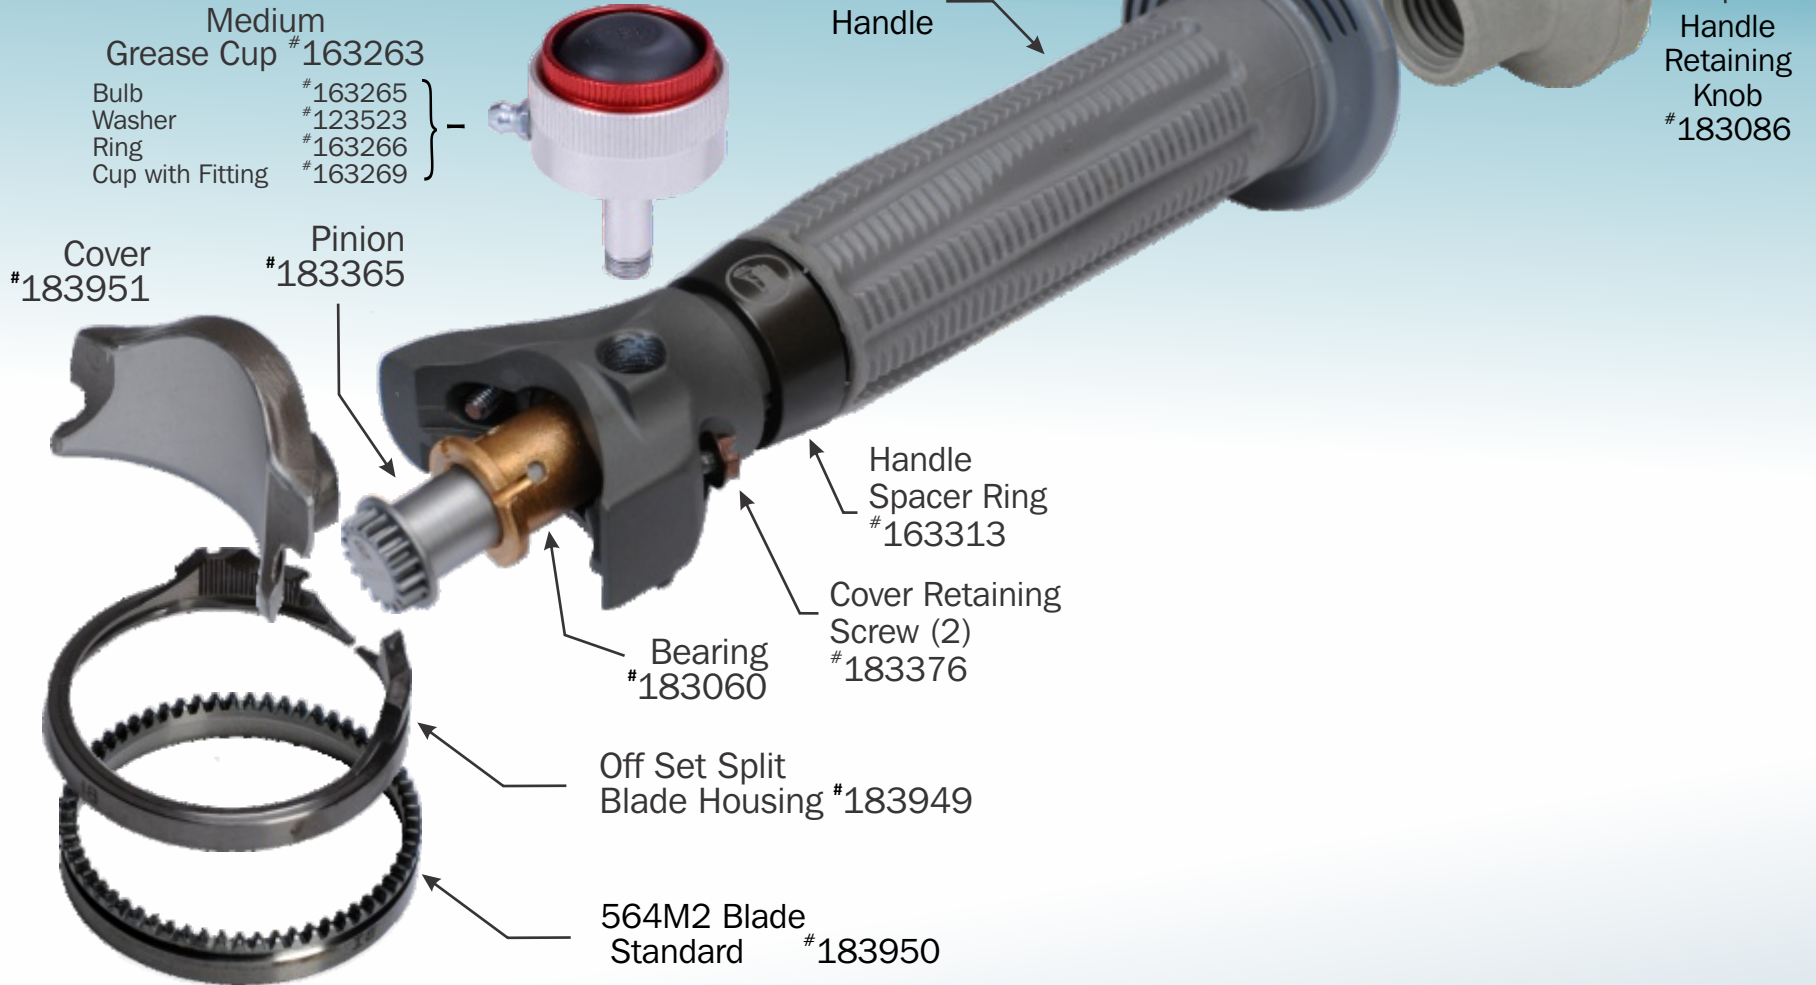

564M2 Trimmer

Please review **Operating Instructions** for complete instructions and safety information.

Order (800) 321-8763 • Fax (440) 328-4535 • service@bettcher.com