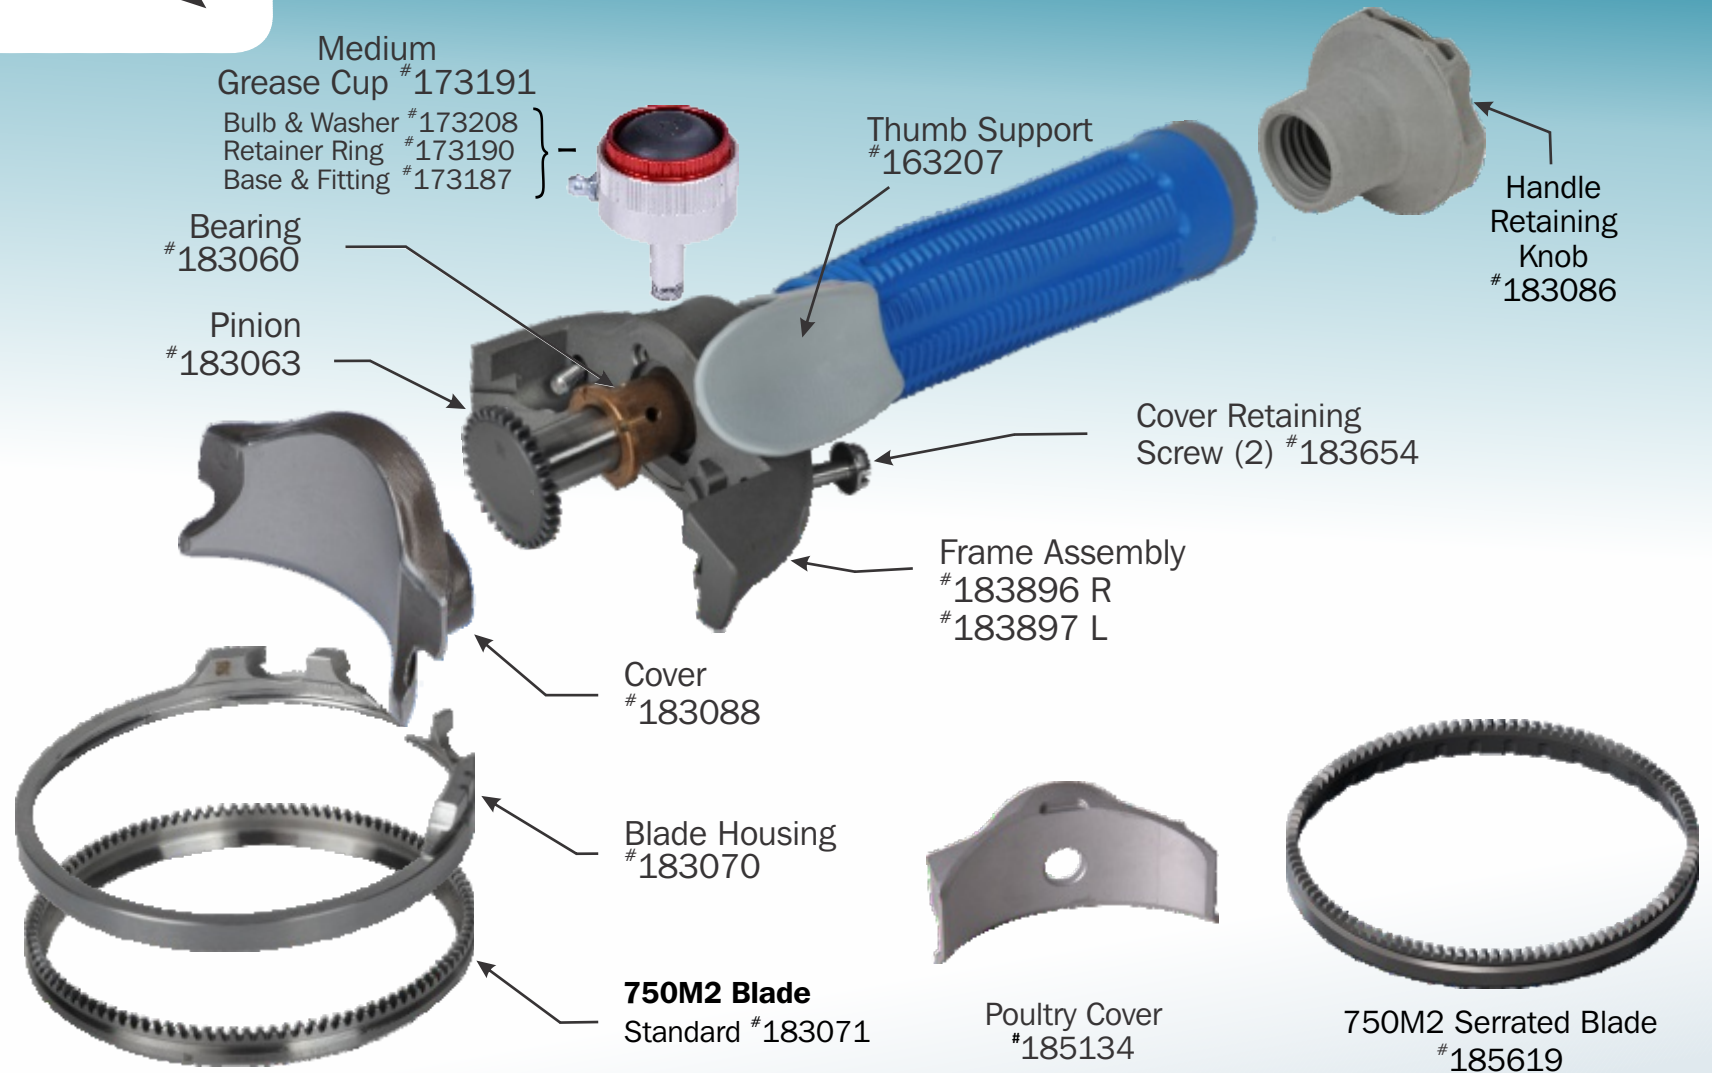

# 750M2 Trimmer

Please review **Operating Instructions** for complete instructions and safety information.

Order (800) 321-8763 • Fax (440) 328-4535 • [service@bettcher.com](mailto:service@bettcher.com)